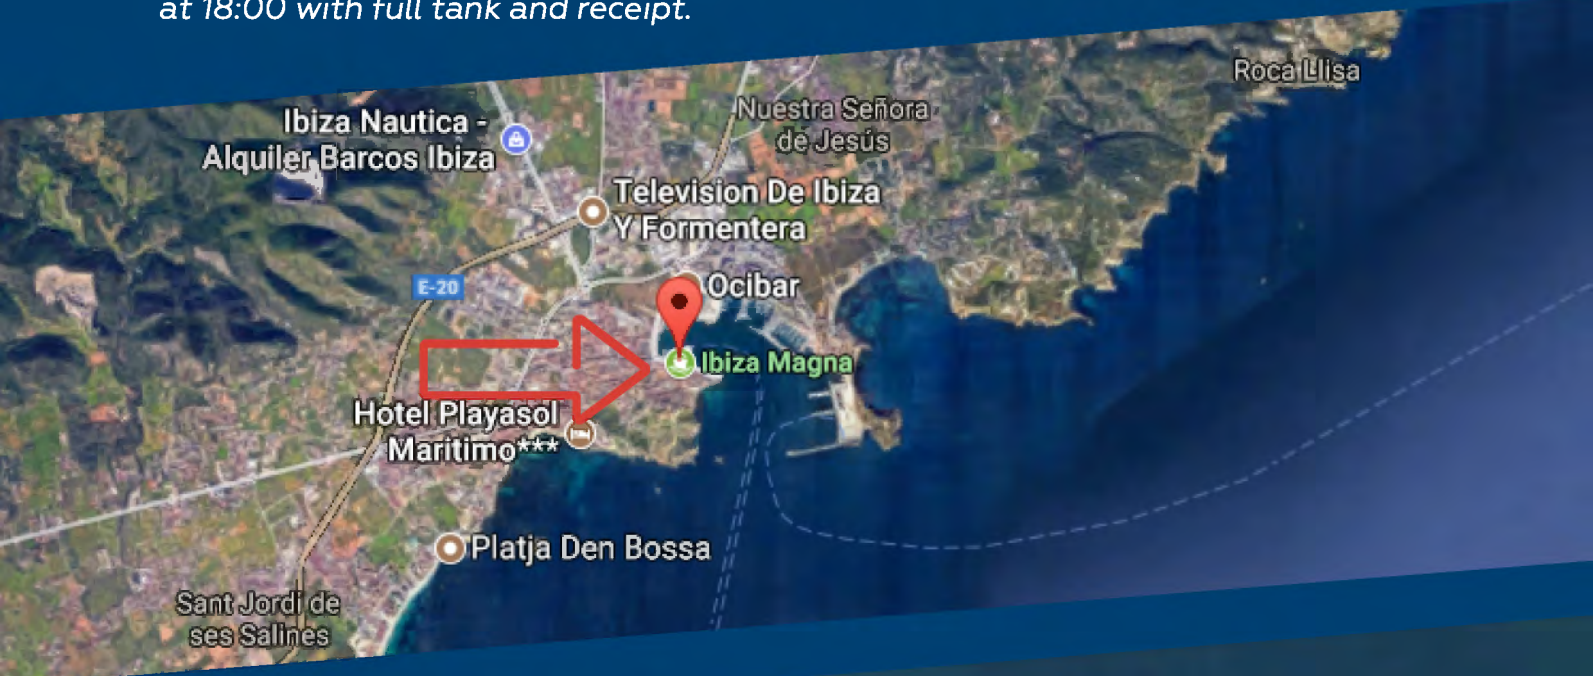

SailMe Charter SL

Summer Base Info: Ibiza, Spain

Location: Ibiza Port, Marina Ibiza Magna,
Berth B14

Base Manager: Ivan Briukhovets

Base Tel: +34 662587111

Base e-mail: info@sailme.eu

Check-in time: 17:00

Check-out time: 09:00

*Arrive back one day before
at 18:00 with full tank and receipt.*

SAILME

SAILME.EU

**We meet on the pontoon,
after a phone call or message.**