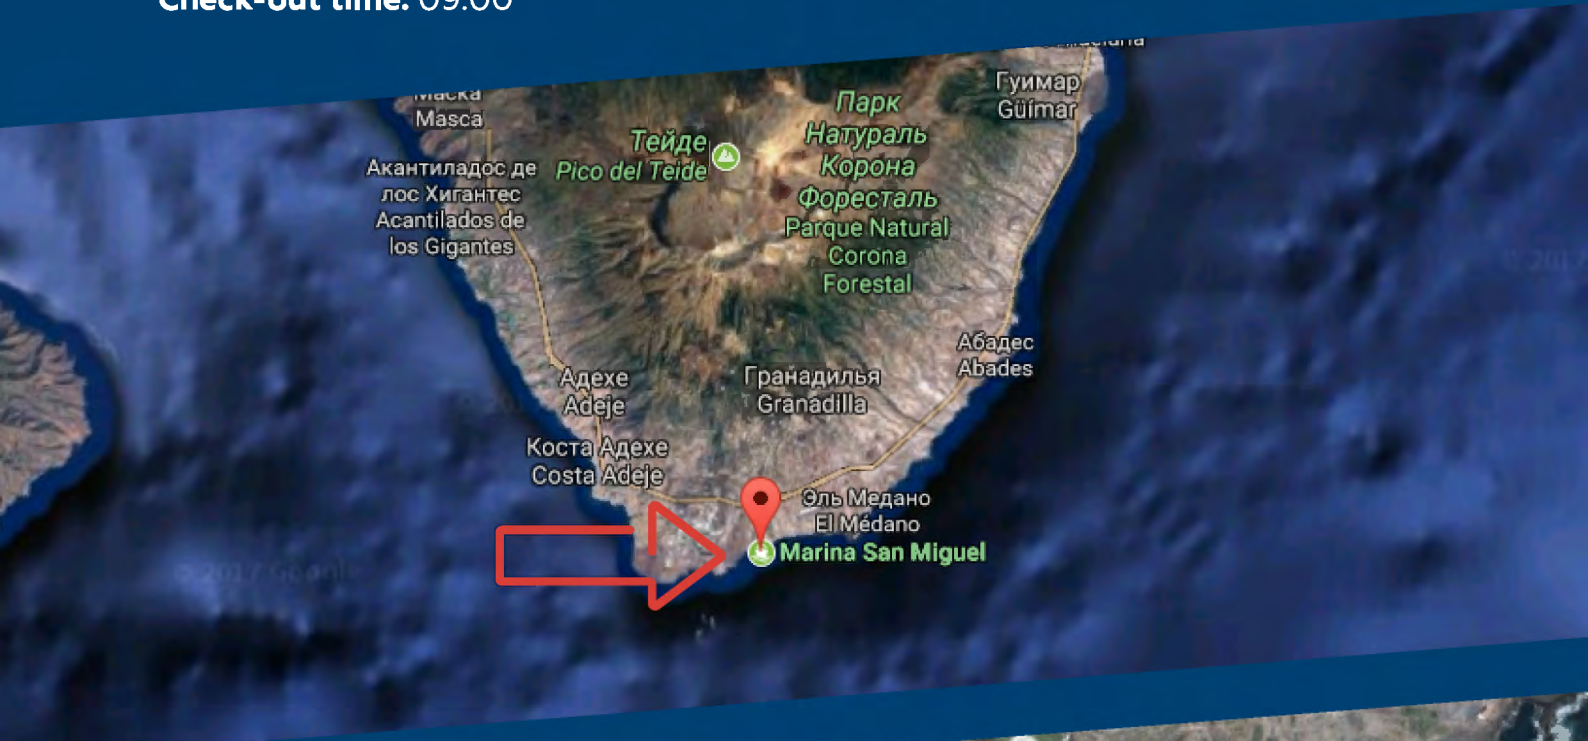

SailMe Charter SL

Winter Base Info: Tenerife, Spain

Location: Marina San Miguel, Tenerife South:

<https://goo.gl/maps/NFSS19H3Wpr>

Base Manager: Ivan Briukhovets

Base Tel: +34 662587111

Base e-mail: info@sailme.eu

Check-in time: 17:00

Check-out time: 09:00

SAILME

SAILME.EU

**We meet near marina office,
after a phone call or message.**